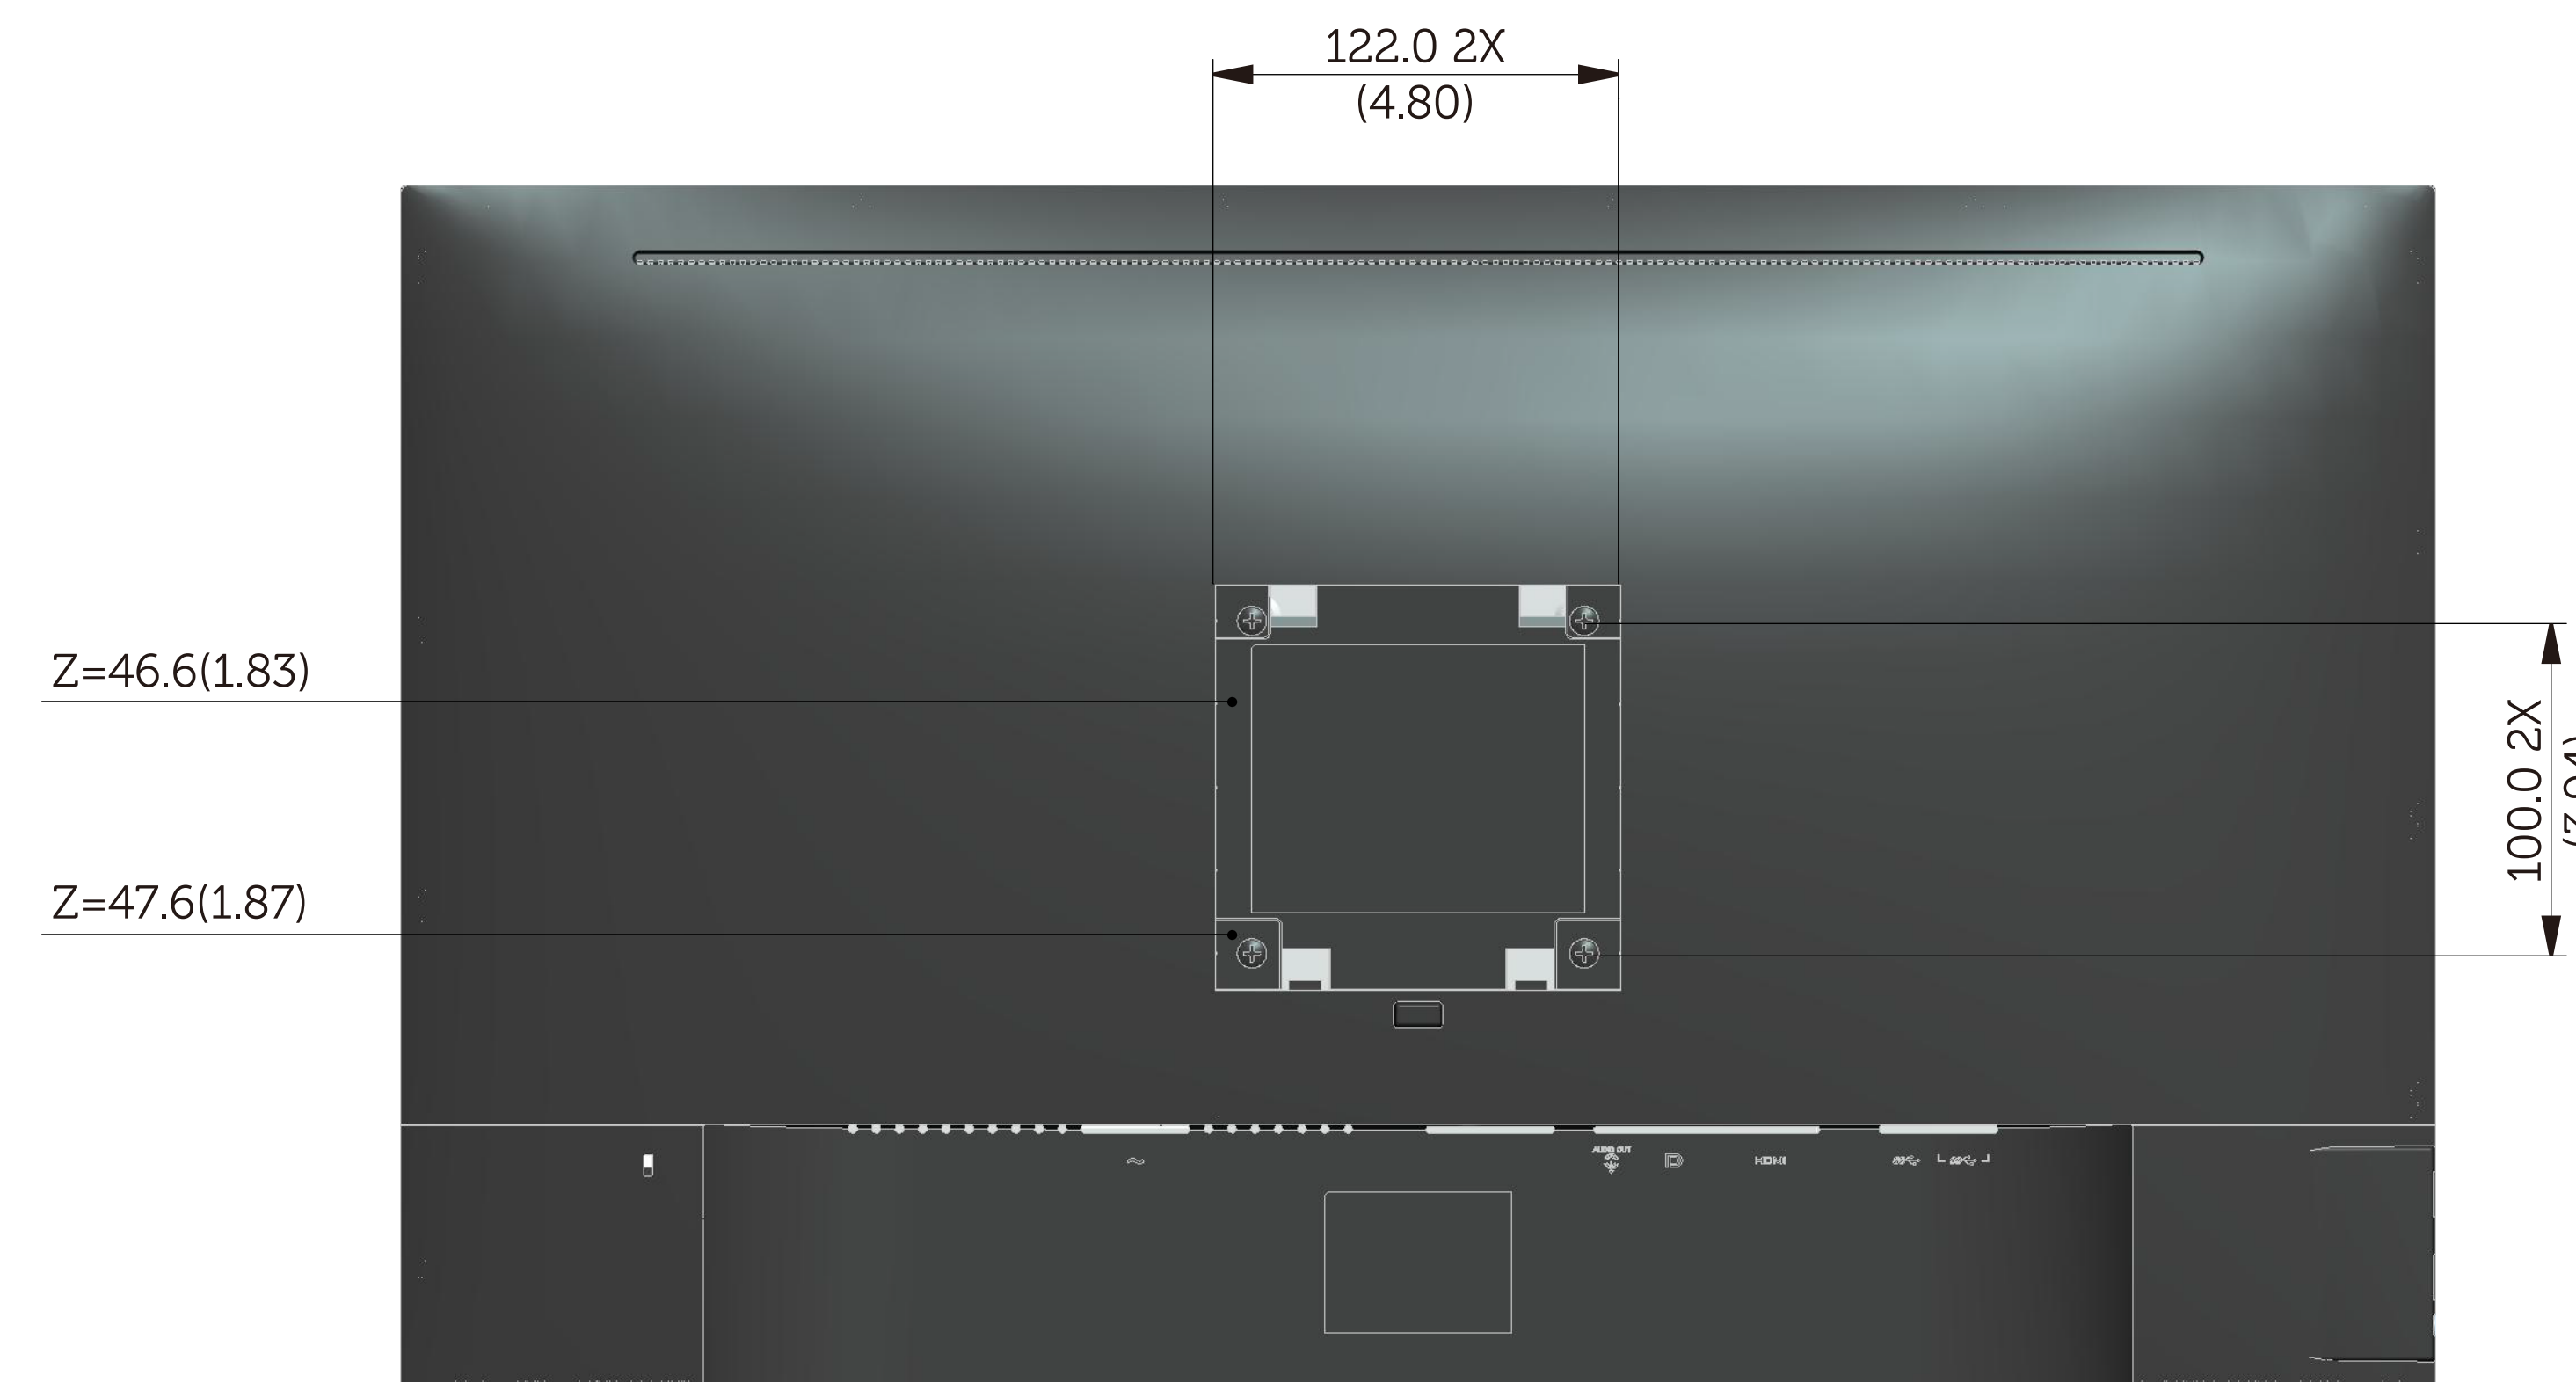

S2716DG Outline Dimension

Norminal Dimension
Unit: mm(inch)

Back View of Monitor without stand