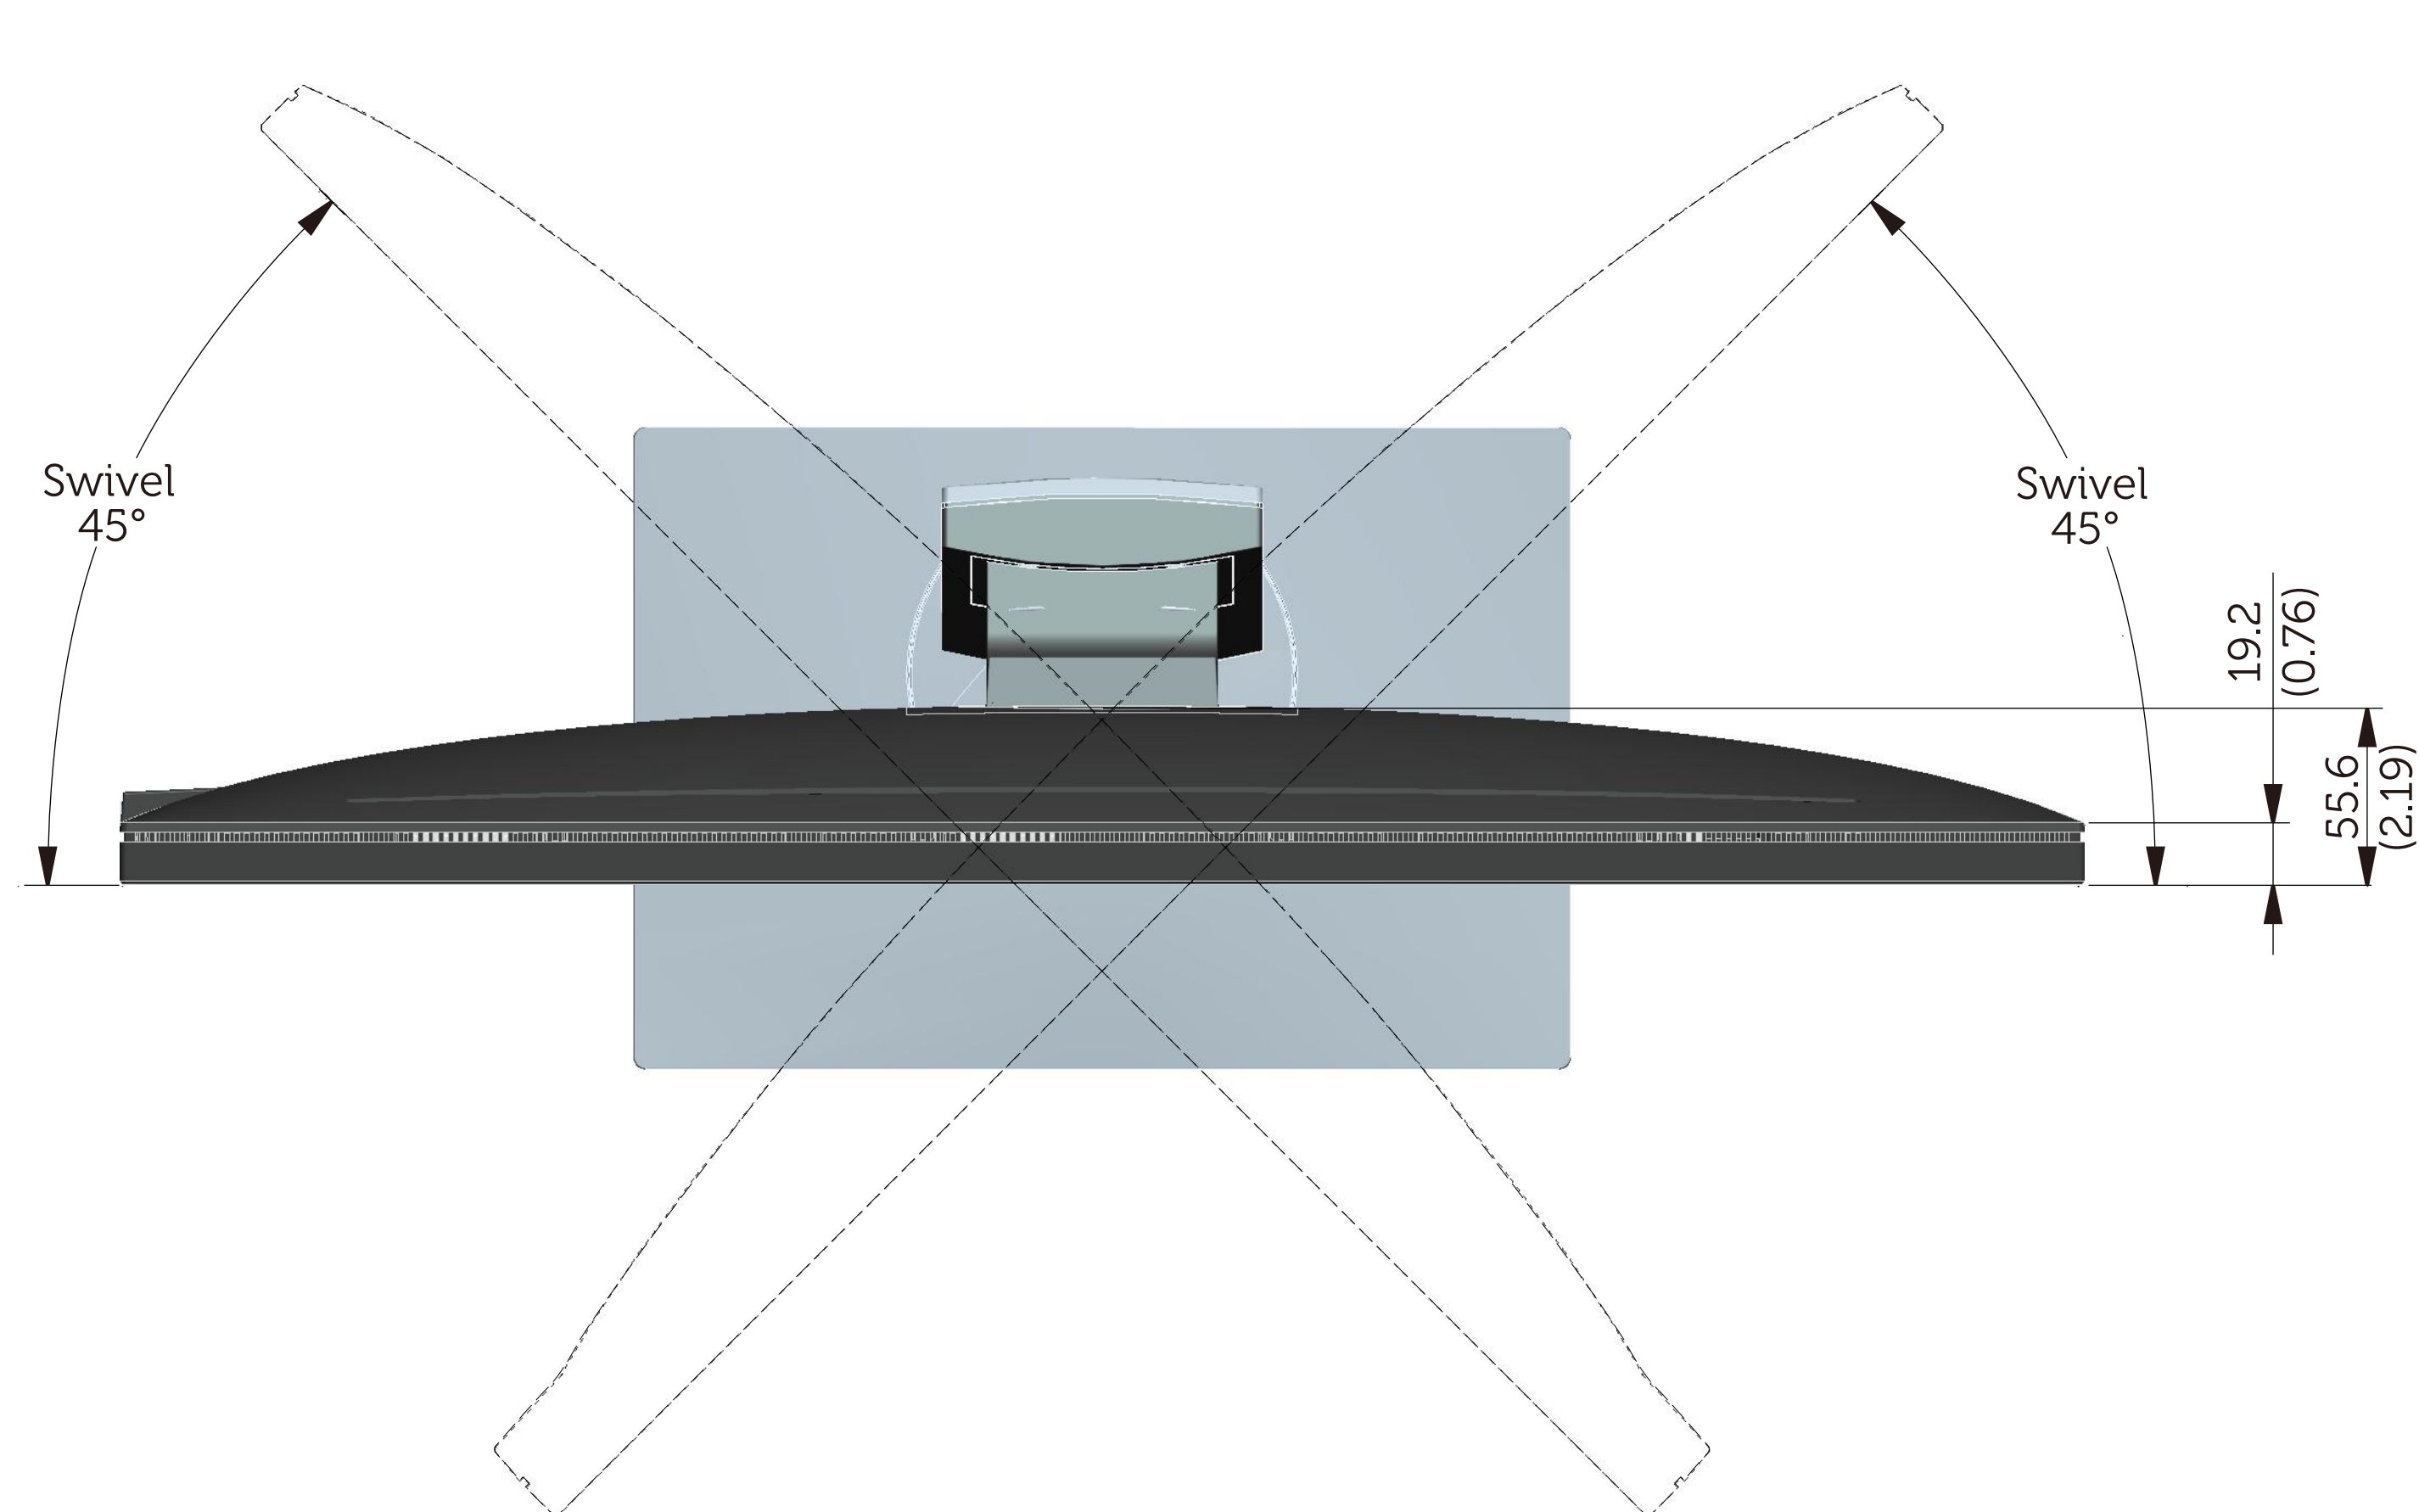

S2716DG Outline Dimension

Norminal Dimension
Unit: mm(inch)

Back View of Monitor without stand